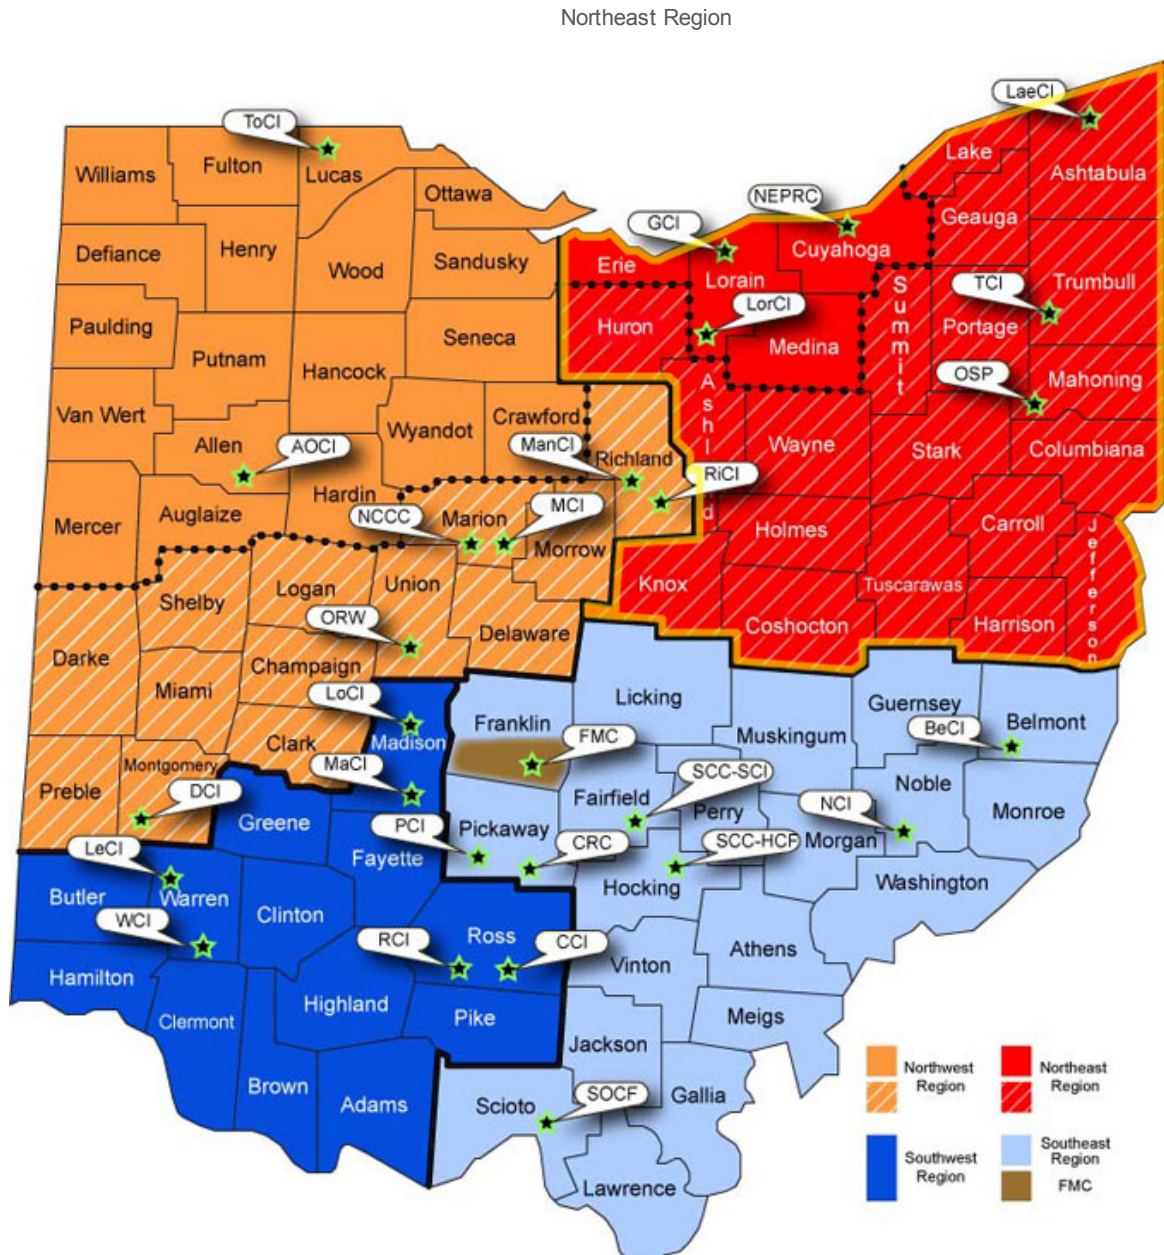

Ohio Department of Rehabilitation and Correction Field Operations

Related Links

- Field Operations
- CBCF
- Halfway Houses
- OPI

Regions

- NW Region
- NE Region
- SW Region
- SE Region
- FMC Region

NW Region

- Toledo Correctional Institution
- Allen Oakwood Correctional Institution
- Marion Correctional Institution
- North Central Correctional Complex
- Ohio Reformatory for Women
- Richland Correctional Institution

- Mansfield Correctional Institution
- Dayton Correctional Institution
- Lima Adult Parole Authority
- Dayton Adult Parole Authority

[\[Back to Top\]](#)

NE Region

- Lake Erie Correctional Institution
- Lorain Correctional Institution
- Ohio State Penitentiary
- Trumbull Correctional Institution
- Northeast Reintegration Center
- Grafton Correctional Institution
- Cleveland Adult Parole Authority
- Akron Adult Parole Authority

[\[Back to Top\]](#)

SW Region

- Ross Correctional Institution
- Chillicothe Correctional Institution
- Madison Correctional Institution
- London Correctional Institution
- Warren Correctional Institution
- Lebanon Correctional Institution
- Cincinnati Adult Parole Authority